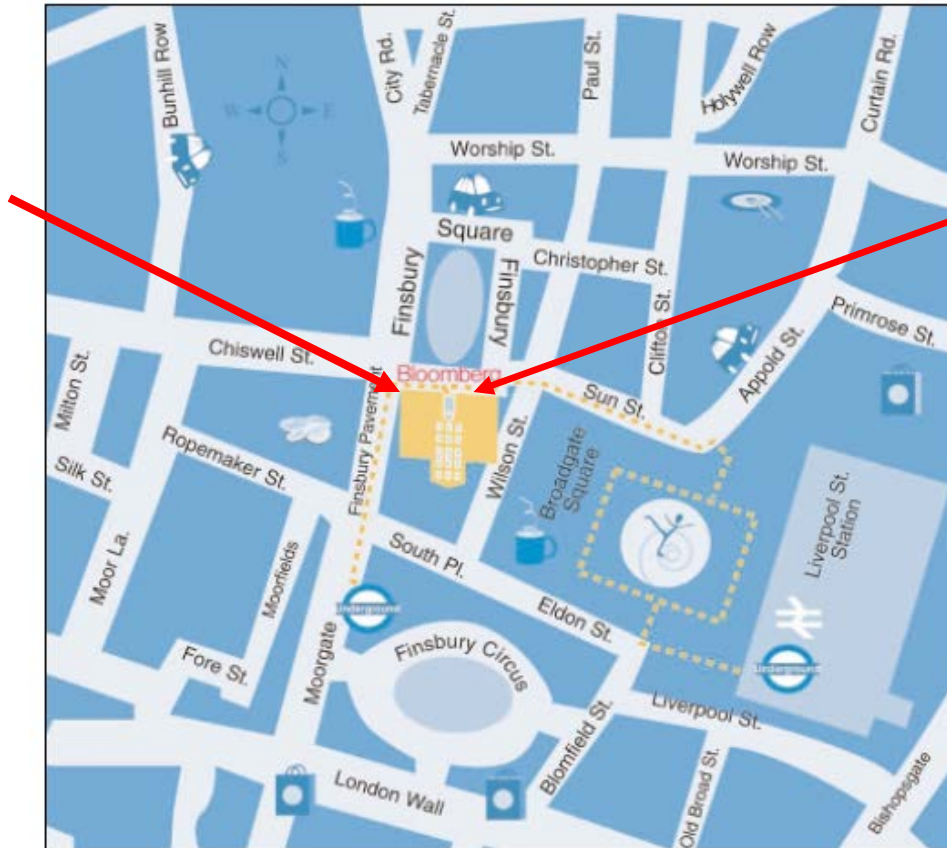

Map and directions

Bloomberg City Gate House, London

Bloomberg

Address

City Gate House
39-45 Finsbury Square
London
EC2A 1PQ
Tel: +44(0) 207 330 7500

Address

(for guests requiring street level access)
Via Bloomberg Space Gallery
50 Finsbury Square
London
EC2A 1HD

Entrance via
Space Gallery

Entrance via City
Gate House

Nearest underground stations: visit the [Transport for London website](#)

Liverpool Street (Circle, Hammersmith and City, Metropolitan and Central Lines)

Moorgate (Circle, Hammersmith and City, Metropolitan and Northern Lines)

Nearest mainline stations: visit the [National Rail website](#)

Kings Cross & St Pancras International (Circle, Hammersmith and City, Metropolitan, Northern Lines)

Liverpool Street (connects to Circle, Hammersmith and City, Metropolitan and Central Lines)

Euston (connect to Bank branch of Northern Line)

Bus routes (to Finsbury Square): Routes 43, 141, 153, 21, 271, 76